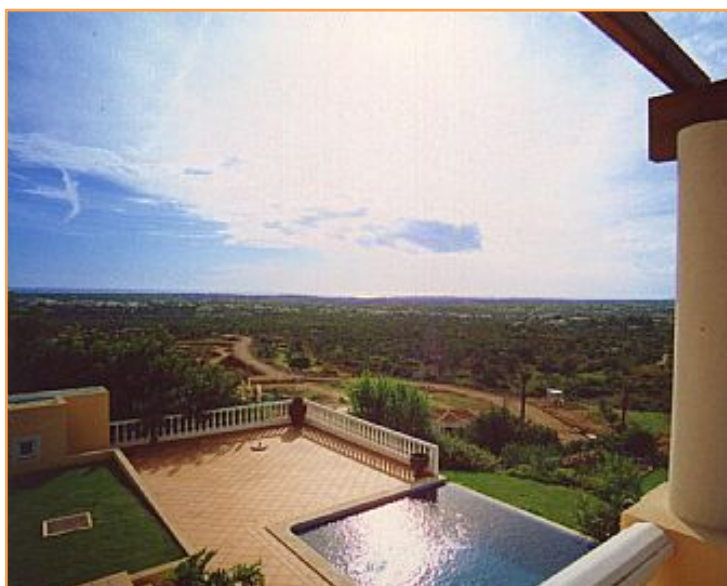

OWNERSHIP: OFFSHORE
ASKING PRICE: € 1.500.000

Property Ref.: MSV.4642

Vale Formoso

Loulé

Central Algarve - Inland

4 BEDROOM DETACHED VILLA, WITH SWIMMING POOL, GARDEN AND GARAGE

Property Description:

This newly built four bedroom villa enjoys spectacular panoramic views across the Algarve from this popular location just north of Almancil.

Property Ref.: MSV.4642

Vale Formoso

Loulé

Central Algarve - Inland

4 BEDROOM DETACHED VILLA, WITH SWIMMING POOL, GARDEN AND GARAGE

1st Floor

- Master bedroom with en suite bathroom, built-in wardrobes, and direct access to terrace affording

wonderful ocean views.

Other Features

- Mature landscaped garden with automatic 6 phase irrigation system

- Over flow swimming pool surrounded by sun terraces

- Electric entrance gate leading to calçada driveway